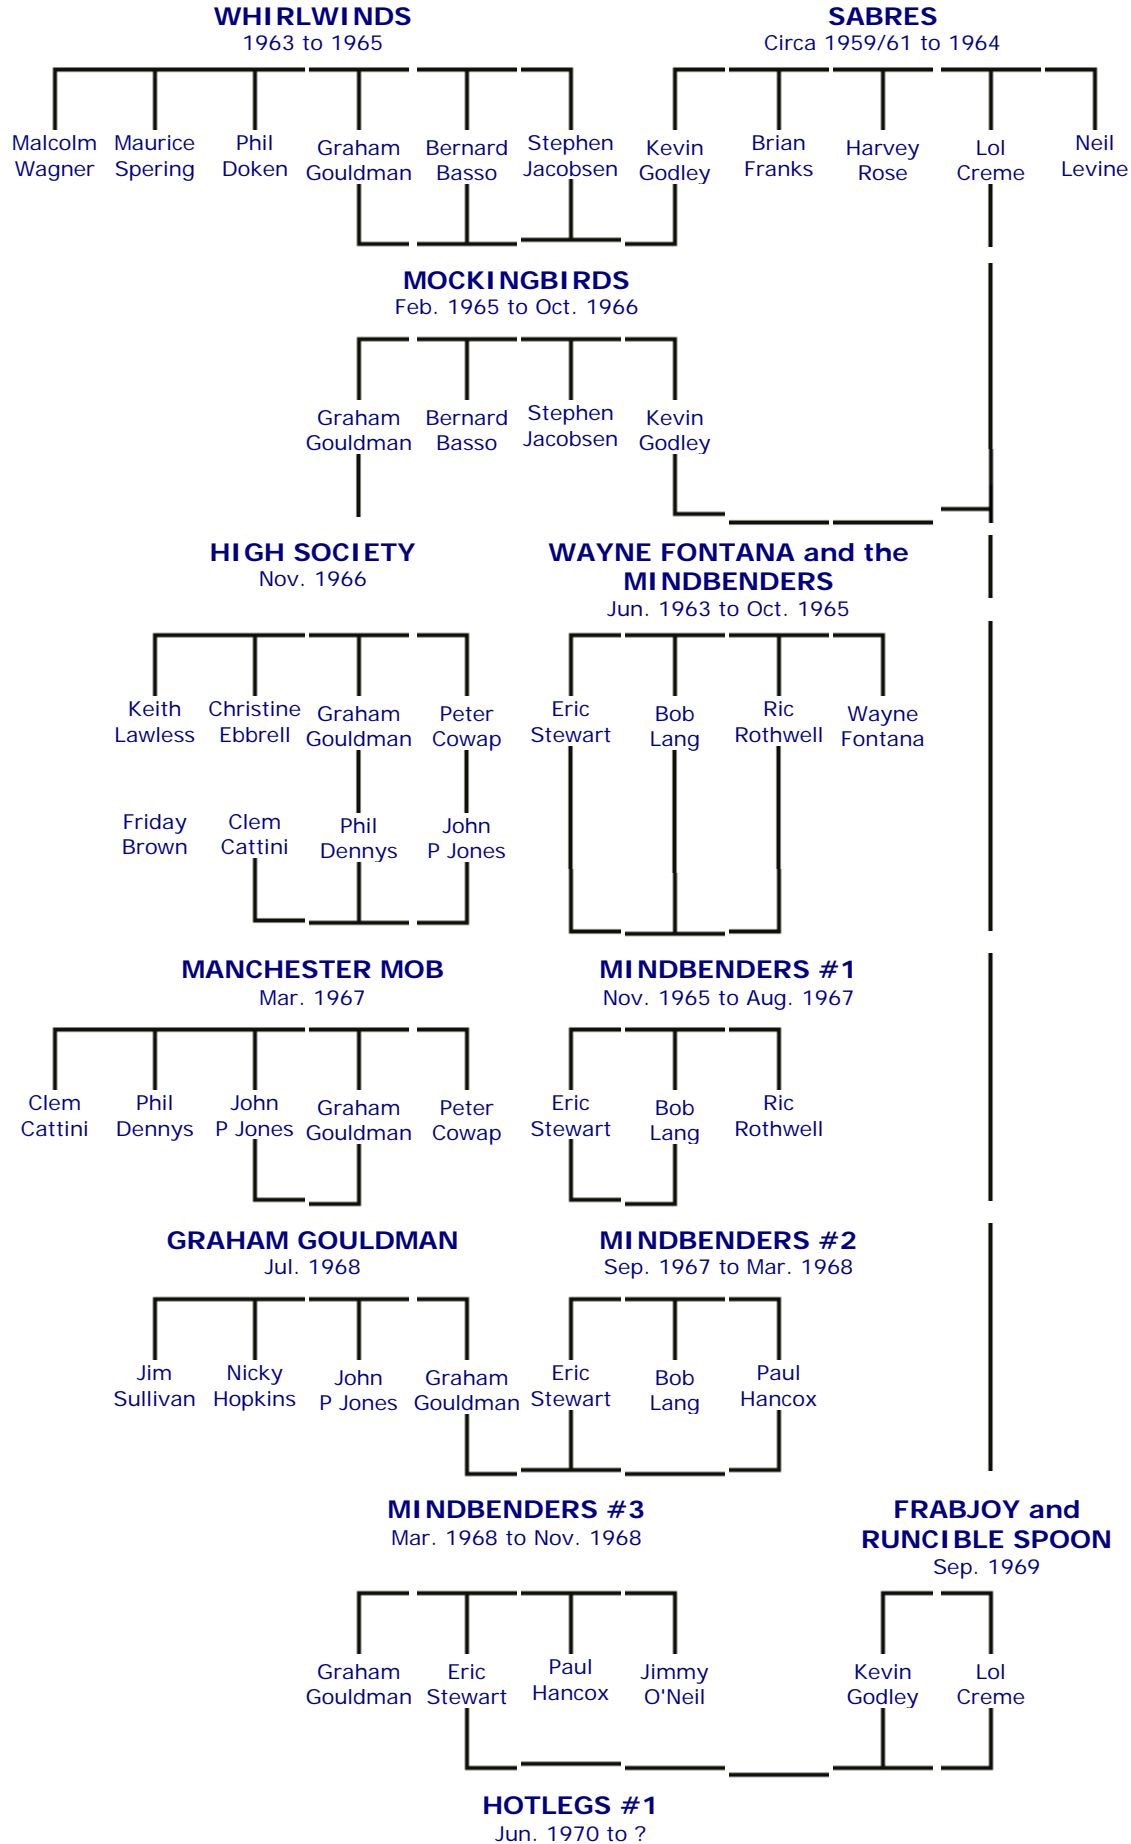

10cc FAMILY TREE

HOTLEGS #2
? to Nov. 1970

STUDIO WORK
Nov. 1970 to Aug. 1972

10cc #1
Aug. 1972 to Oct. 1976

10cc #2
Nov. 1976 to Apr. 1977

GODLEY & CREME
Oct. 1976 to 1989

10cc #3
May 1977 to Feb. 1978

10cc #4
Mar. 1978 to Jan. 1981

10cc #5
Jun. 1981 to Mar. 1983